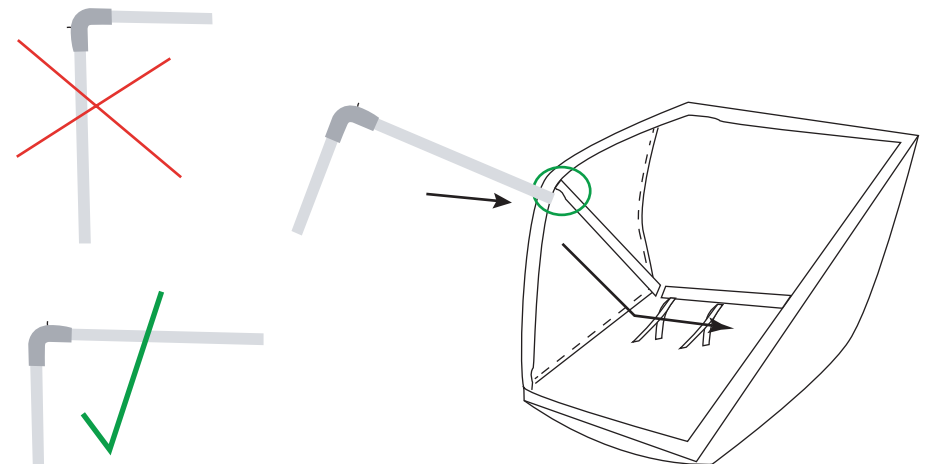

Have a nice day,

Marooms

Indhold: *1 x Canopy*
1 x Canopy shade
1 set of poles: 1x pole 1; 1 x pole 2 and 1 x pole 3

Note! The cup hook and rawlplug is not included as wall material varies.

We sugget to use a cup hook with a length of about 3 cm and a suitable rawlplug

The weight of the canopy is about: 1 kg

CONTENT:

Step 1:

Insert pole1 by sliding the pole into the hole marked with red circle.

Advise: it might be easier to find the entrance to the pole tunnel by looking at the stitches on the facing side of the canopy.

Step 2. Insert pole 2 by sliding the pole into the center hole marked with green circle.

Note: Make sure to slide the longest side part of the pole first.

Step 3: Insert pole 3 at the last tunnel marked with blue circle.

Step 4: Turn the Canopy around by pulling the straps and holding the side of the canopy at the same time.

Step 5: Start to install the cup hook and raw plug where you want to hang the canopy, and hang the canopy in one of the loops on the cup hook.