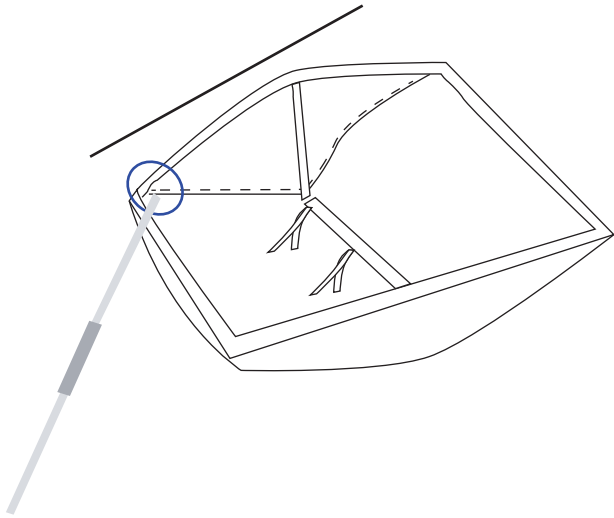

Have a nice day,

Marooms

Indhold: *1 x Canopy*
1 x Canopy shade
1 set of poles: 1x pole 1; 1 x pole 2 and 1 x pole 3

Note! The cup hook and rawlplug is not included as wall material varies.

We sugget to use a cup hook with a length of about 3 cm and a suitable rawlplug

The weight of the canopy is about: 1 kg

CONTENT:

Step 1:

Insert pole1 by sliding the pole into the hole marked with red circle.

Advise: it might be easier to find the entrance to the pole tunnel by looking at the stitches on the facing side of the canopy.

Step 2. Insert pole 2 by sliding the pole into the center hole marked with green circle.

Note: Make sure to slide the longest side part of the pole first.

Step 3: Insert pole 3 at the last tunnel marked with blue circle.

Step 4: Turn the Canopy around by pulling the straps and holding the side of the canopy at the same time.

Step 5: Start to install the cup hook and raw plug where you want to hang the canopy, and hang the canopy in one of the loops on the cup hook.