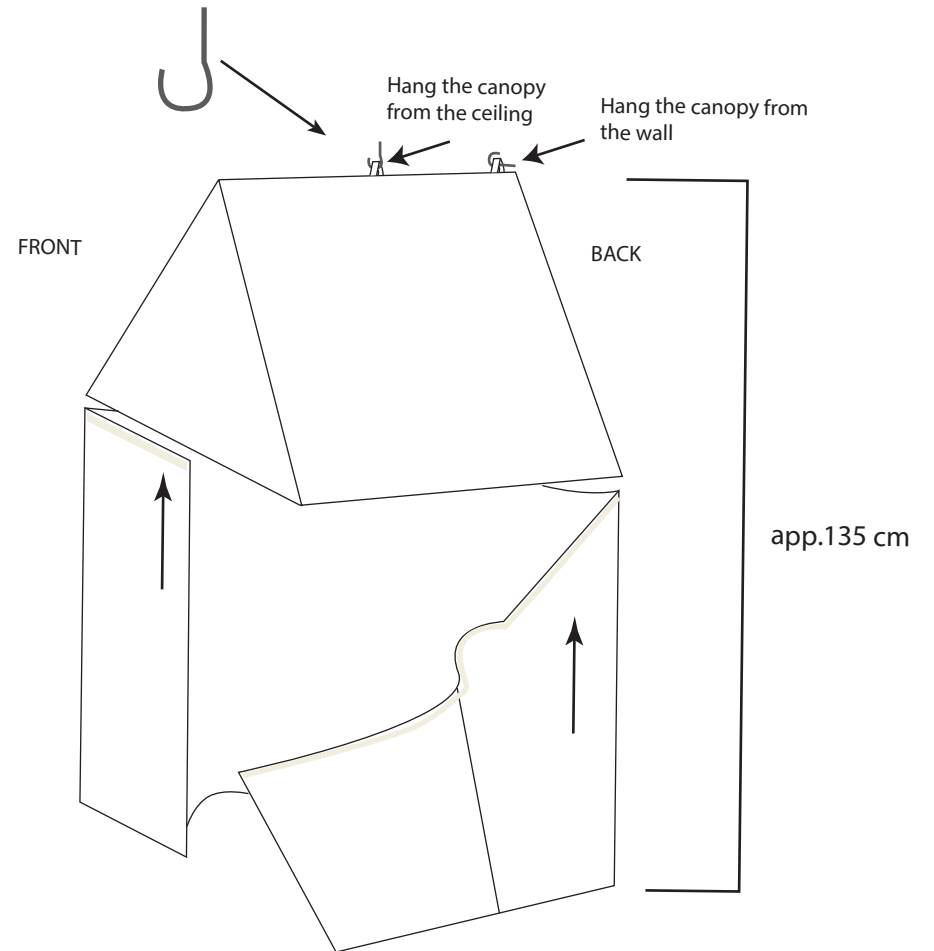

The weight of the canopy is about: 1 kg

CONTENT:

Step 1:

Insert pole1 by sliding the pole into the hole marked with red circle.

Advise: it might be easier to find the entrance to the pole tunnel by looking at the stitches on the facing side of the canopy.

Step 2. Insert pole 2 by sliding the pole into the center hole marked with green circle.

Note: Make sure to slide the longest side part of the pole first.

Step 3: Insert pole 3 at the last tunnel marked with blue circle.

Step 4: Turn the Canopy around by pulling the straps and holding the side of the canopy at the same time.

Step 5: Start to install the cup hook and raw plug where you want to hang the canopy, and hang the canopy in one of the loops on the cup hook.

Note the height of the canopy is about 135 cm.

Step 6: Hang the canopy on the hook. Now it is easy to attach the canopy shade to the canopy. Start from the center front and work your way around it.

Note: to ensure that it is to put a LED light inside, it is on purpose that the canopy and shades do not fit 100%.