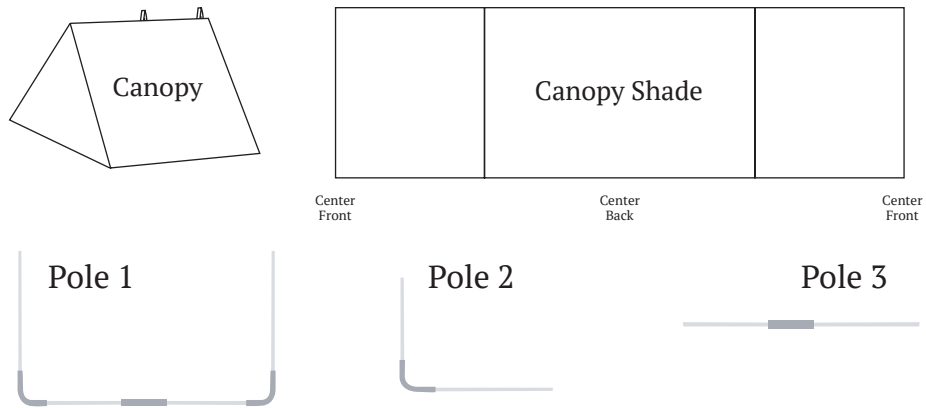

Have a nice day,

Marooms

Indhold: *1 x Canopy*
1 x Canopy shade
1 set of poles: 1x pole 1; 1 x pole 2 and 1 x pole 3

Note! The cup hook and rawlplug is not included as wall material varies.

We sugget to use a cup hook with a length of about 3 cm and a suitable rawlplug

The weight of the canopy is about: 1 kg

CONTENT:

Step 1:

Insert pole1 by sliding the pole into the hole marked with red circle.

Advise: it might be easier to find the entrance to the pole tunnel by looking at the stitches on the facing side of the canopy.

Step 2. Insert pole 2 by sliding the pole into the center hole marked with green circle.

Note: Make sure to slide the longest side part of the pole first.

Step 3: Insert pole 3 at the last tunnel marked with blue circle.

Note the height of the canopy is about 135 cm.

Step 6: Hang the canopy on the hook. Now it is easy to attach the canopy shade to the canopy. Start from the center front and work your way around it.

Note: to ensure that it is to put a LED light inside, it is on purpose that the canopy and shades do not fit 100%.