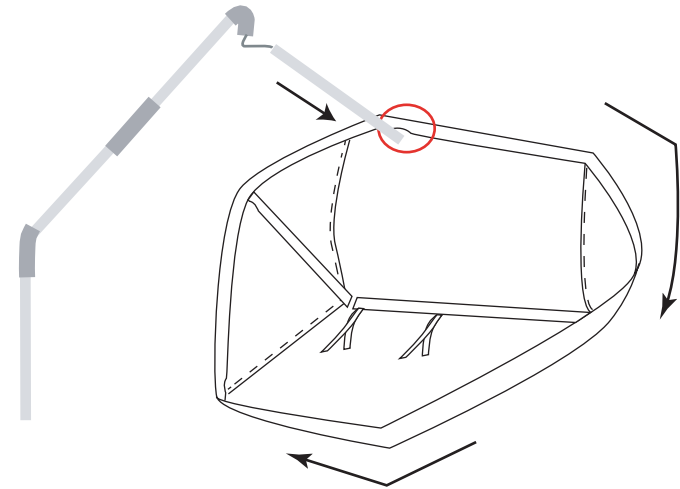

Have a nice day,

Marooms

Indhold: *1 x Canopy*
1 x Canopy shade
1 set of poles: 1x pole 1; 1 x pole 2 and 1 x pole 3

Note! The cup hook and rawlplug is not included as wall material varies.

We sugget to use a cup hook with a length of about 3 cm and a suitable rawlplug

The weight of the canopy is about: 1 kg

CONTENT:

Step 1:

Insert pole1 by sliding the pole into the hole marked with red circle.

Advise: it might be easier to find the entrance to the pole tunnel by looking at the stitches on the facing side of the canopy.

Step 2. Insert pole 2 by sliding the pole into the center hole marked with green circle.

Note: Make sure to slide the longest side part of the pole first.

Step 3: Insert pole 3 at the last tunnel marked with blue circle.

Step 4: Turn the Canopy around by pulling the straps and holding the side of the canopy at the same time.

Step 5: Start to install the cup hook and raw plug where you want to hang the canopy, and hang the canopy in one of the loops on the cup hook.