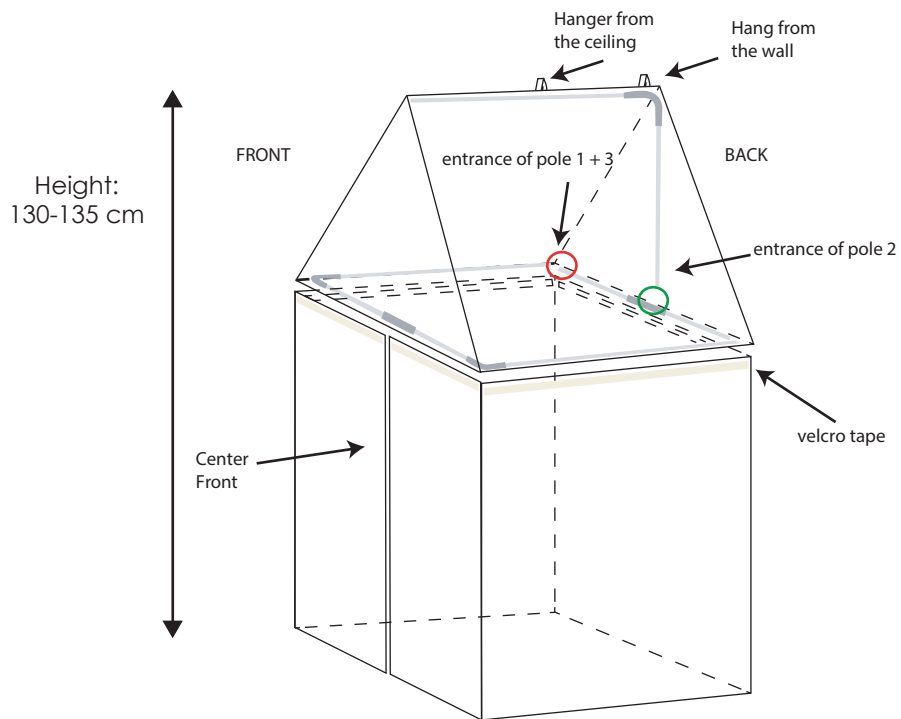

Have a nice day,

Marooms

Indhold: *1 x Canopy*
1 x Canopy shade
1 set of poles: 1x pole 1; 1 x pole 2 and 1 x pole 3

Note! The cup hook and rawlplug is not included as wall material varies.

We sugget to use a cup hook with a length of about 3 cm and a suitable rawlplug

The weight of the canopy is about: 1 kg

CONTENT:

Step 1:

Insert pole1 by sliding the pole into the hole marked with red circle.

Advise: it might be easier to find the entrance to the pole tunnel by looking at the stitches on the facing side of the canopy.

Step 2. Insert pole 2 by sliding the pole into the center hole marked with green circle.

Note: Make sure to slide the longest side part of the pole first.

Step 3: Insert pole 3 at the last tunnel marked with blue circle.

Note the height of the canopy is about 135 cm.

Step 6: Hang the canopy on the hook. Now it is easy to attach the canopy shade to the canopy. Start from the center front and work your way around it.

Note: to ensure that it is to put a LED light inside, it is on purpose that the canopy and shades do not fit 100%.