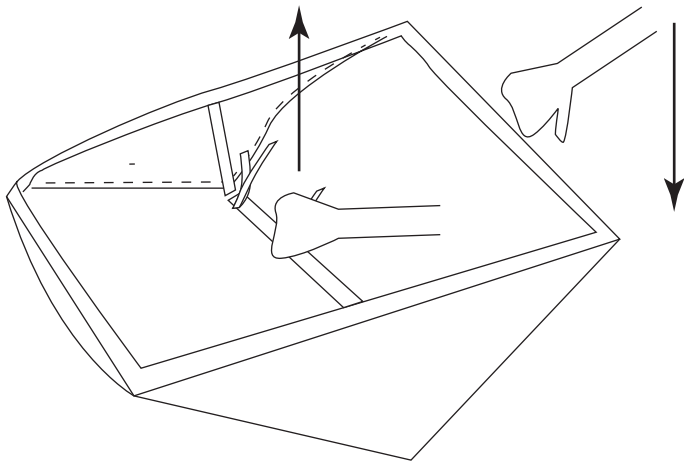

The weight of the canopy is about: 1 kg

CONTENT:

Step 1:

Insert pole1 by sliding the pole into the hole marked with red circle.

Advise: it might be easier to find the entrance to the pole tunnel by looking at the stitches on the facing side of the canopy.

Step 2. Insert pole 2 by sliding the pole into the center hole marked with green circle.

Note: Make sure to slide the longest side part of the pole first.

Step 3: Insert pole 3 at the last tunnel marked with blue circle.

Step 4: Turn the Canopy around by pulling the straps and holding the side of the canopy at the same time.

Step 5: Start to install the cup hook and raw plug where you want to hang the canopy, and hang the canopy in one of the loops on the cup hook.